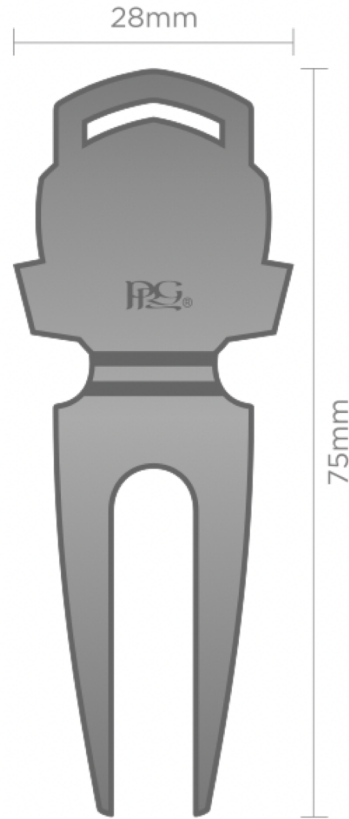

# RETRO CADDY TOWEL

A4

100

70265-861469

**TOWEL** WHITE 2380C

**EMBROIDERY**

WHITE 200C 662C 116C 117C COOL GRAY 7C

BETHPAGE  
BLACK 100mm  
RYDER CUP  
2025 55mm

# BESPOKE DIVOT TOOL

Final Sample

FRONT  
70265-861466

BACK

SIDE

FACTORY METAL ATTENTION

FRONT

BACK

METAL RECESS 1

FINISH

ANTIQUÉ SILVER

COLOUR

WHITE

200C

662C

116C