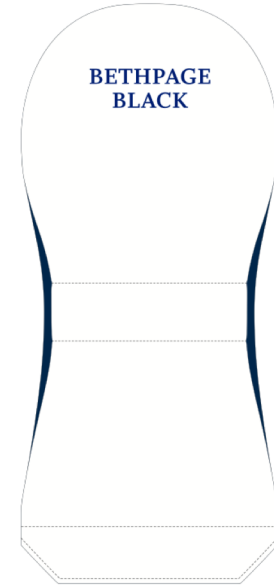

ELITE VINTAGE COLLECTION

Embroidery

DRIVER

ELITE

EMBROIDERY