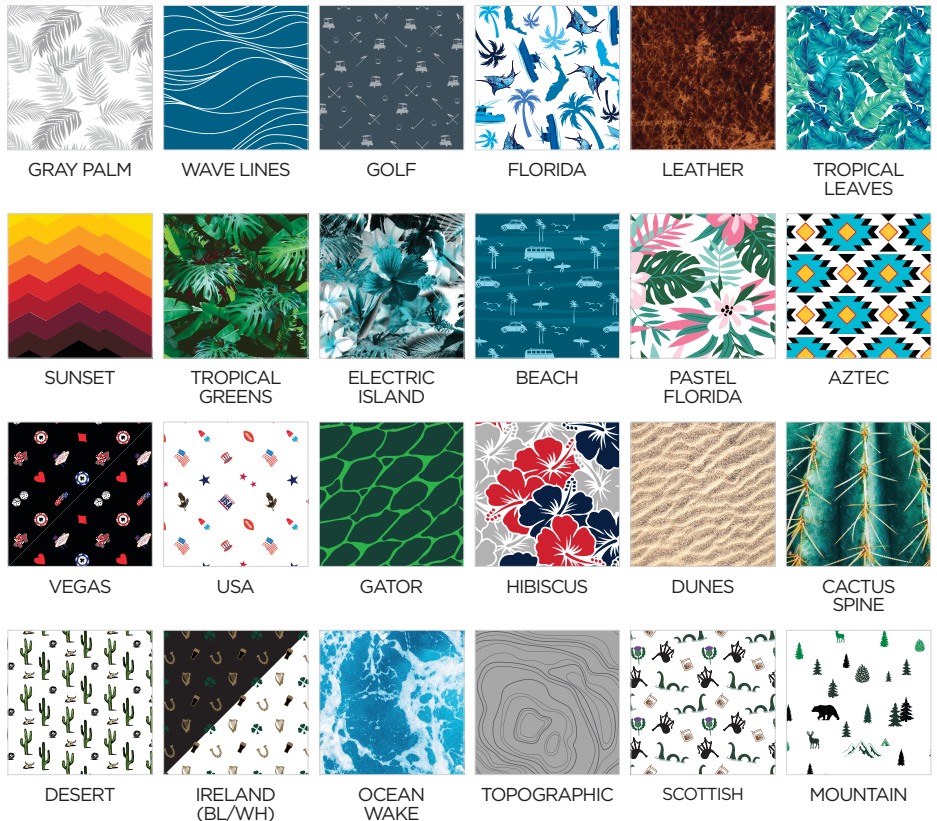

OFFICIAL TEAM SUPPLIER

OFFICIAL TEAM SUPPLIER

NEW FOR 2025

NEW COLORS

Elite

VANTO

TUSCANY LUGANO

VANTO Premium Distressed Leather

NEW APPLICATIONS

Neon Thread

Multi Color Chain Stitch

Chenille

NEW COLLECTIONS

Two-Tone Elite and Vanto

Elite Stellar Blade and Mallet

NEW PRINT COLLECTION

CHISELLED - COLOR PAINTFILL