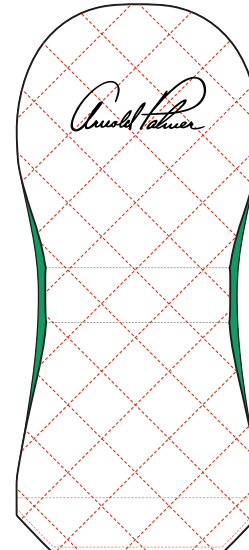

ELITE VINTAGE COLLECTION

485C THREAD COLOR

DRIVER

YELLOW C THREAD COLOR

BACK

ELITE

EMBROIDERY