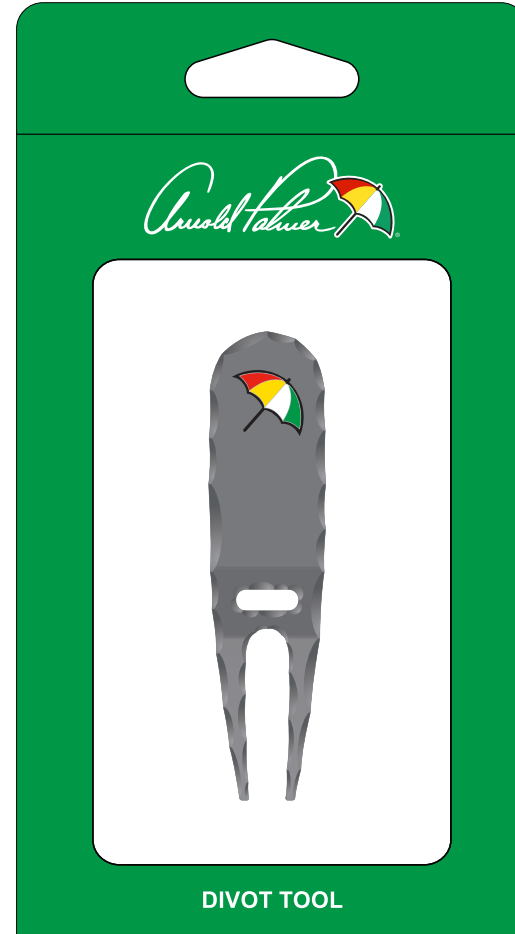

BACK

DUO MARKER

SPRINGER DIVOT TOOL

BACK

FRONT

BACK

FRONT

FRONT

BACK

DIVOT TOOL

DIVOT TOOL

DIVOT TOOL

CHISELED SET

CROSS TRI-FOLD TOWEL

AQUA LOCK CADDY TOWEL

OFFICIAL TEAM SUPPLIER