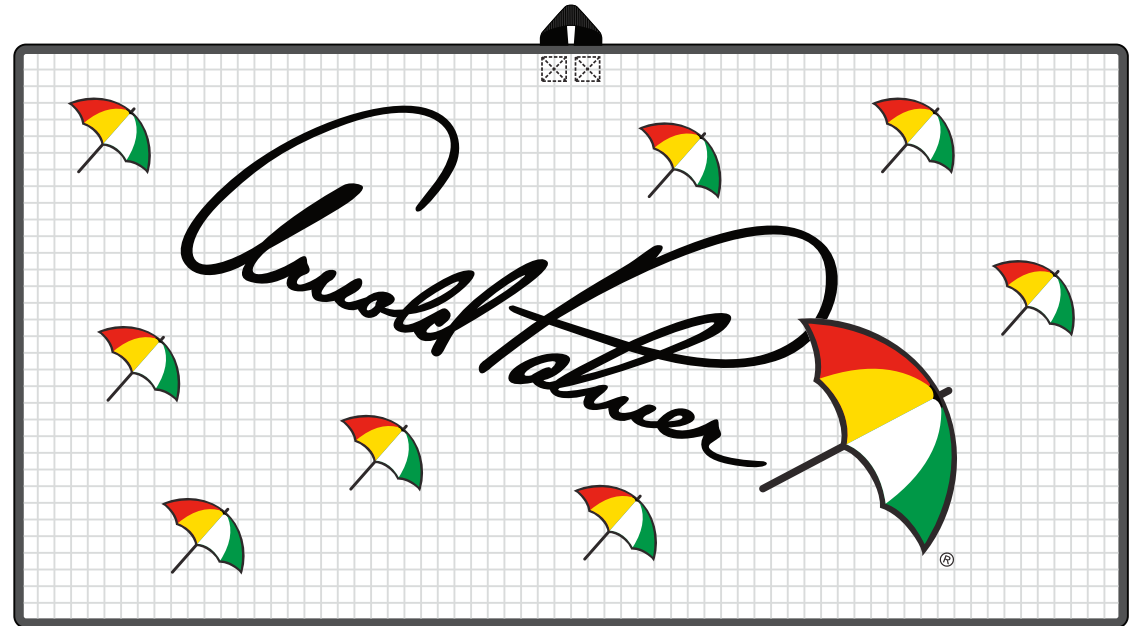

BACK

DIVOT TOOL

DIVOT TOOL

DIVOT TOOL

CHISELED SET

CROSS TRI-FOLD TOWEL

AQUA LOCK CADDY TOWEL

OFFICIAL TEAM SUPPLIER