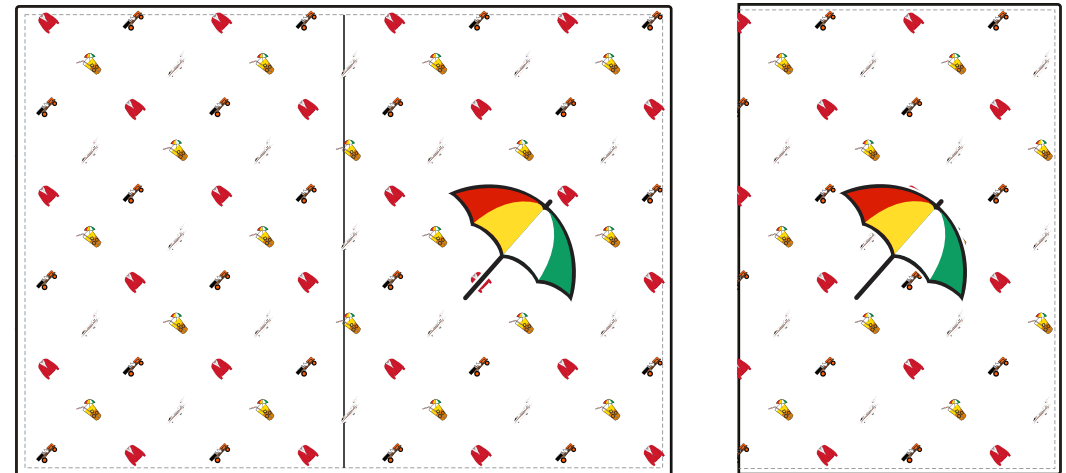

RESCUE

BACK

ELITE VINTAGE MICRO-PRINT COLLECTION (2)

ELITE

EMBROIDERY

PRINTED

ELITE VINTAGE MICRO-PRINT COLLECTION (2)

VANTO VINTAGE COVER – DISTRESSED LEATHER