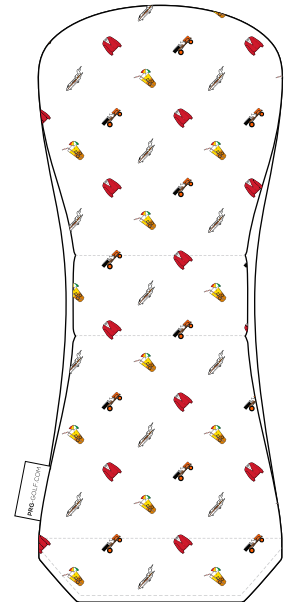

MALLET

ZIP TOTE

ELITE

EMBROIDERY

ELITE VINTAGE COLLECTION (3)

485C THREAD COLOR

YELLOW C THREAD COLOR

485C THREAD COLOR

ELITE VINTAGE MICRO-PRINT COLLECTION

FRONT

DRIVER

BACK

FRONT

FAIRWAY

BACK

FRONT

RESCUE

BACK

ELITE VINTAGE MICRO-PRINT COLLECTION (2)

ELITE

EMBROIDERY

PRINTED

ELITE VINTAGE MICRO-PRINT COLLECTION (2)

VANTO VINTAGE COVER – DISTRESSED LEATHER