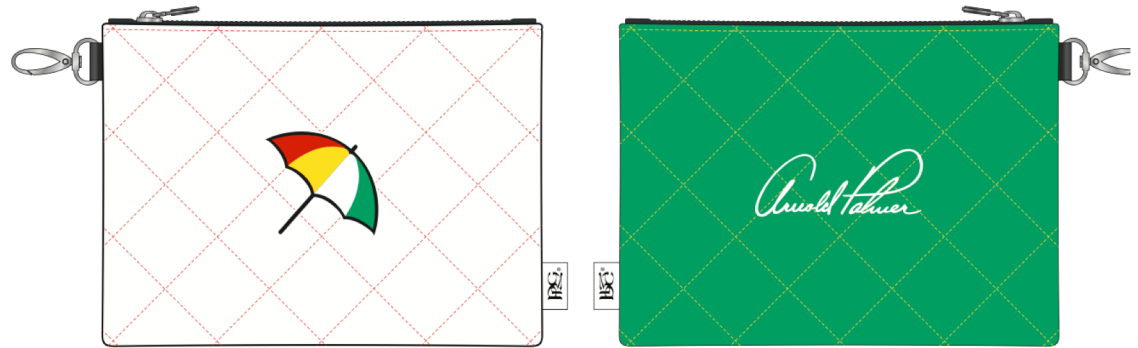

Arnold Palmer 

PG®

Creating the finest accessories for the world's best
courses, resorts, brands and events.

ELITE VINTAGE COLLECTION

485C THREAD COLOR

DRIVER

FRONT

YELLOW C THREAD COLOR

BACK

FRONT

BACK

FRONT

BACK

ELITE

EMBROIDERY

ELITE VINTAGE COLLECTION (2)

MALLET

ZIP TOTE

ELITE

EMBROIDERY

ELITE VINTAGE COLLECTION (3)

485C THREAD COLOR

YELLOW C THREAD COLOR

485C THREAD COLOR