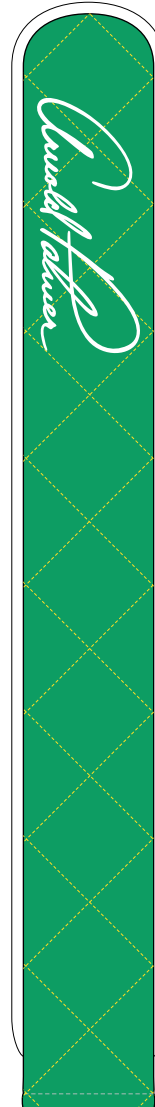

BACK

FRONT

BACK

FRONT

BACK

ELITE

EMBROIDERY

ELITE VINTAGE COLLECTION (2)

MALLET

ZIP TOTE

ELITE

EMBROIDERY

ELITE VINTAGE COLLECTION (3)

485C THREAD COLOR

YELLOW C THREAD COLOR

485C THREAD COLOR

ELITE VINTAGE MICRO-PRINT COLLECTION

FRONT

DRIVER

BACK

FRONT

FAIRWAY

BACK

FRONT

RESCUE

BACK

ELITE VINTAGE MICRO-PRINT COLLECTION (2)

ELITE

EMBROIDERY

PRINTED

ELITE VINTAGE MICRO-PRINT COLLECTION (2)

VANTO VINTAGE COVER – DISTRESSED LEATHER