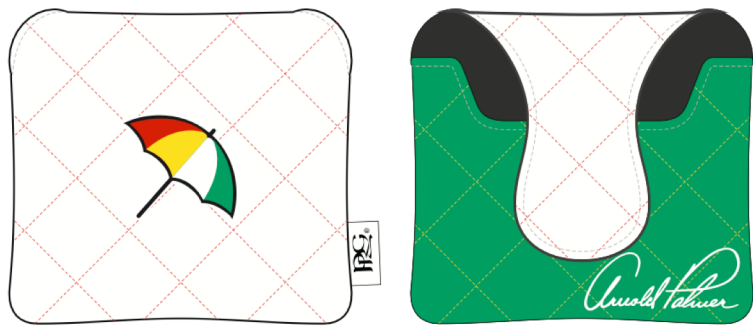

BACK

FRONT

BACK

FRONT

BACK

ELITE

EMBROIDERY

ELITE VINTAGE COLLECTION (2)

MALLET

ZIP TOTE

ELITE

EMBROIDERY

ELITE VINTAGE COLLECTION (3)

485C THREAD COLOR

YELLOW C THREAD COLOR

485C THREAD COLOR