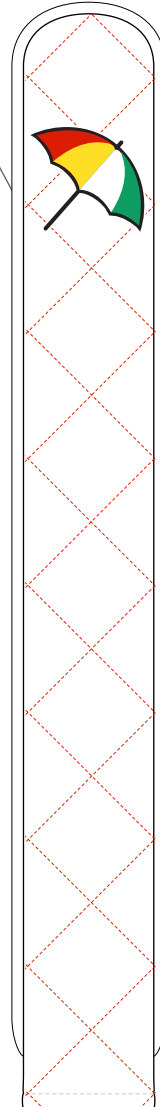

BACK

FRONT

BACK

FRONT

BACK

ELITE

EMBROIDERY

ELITE VINTAGE COLLECTION (2)

MALLET

ZIP TOTE

ELITE

EMBROIDERY

ELITE VINTAGE COLLECTION (3)

485C THREAD COLOR

YELLOW C THREAD COLOR

485C THREAD COLOR

ELITE VINTAGE MICRO-PRINT COLLECTION

FRONT

DRIVER

BACK

FRONT

FAIRWAY

BACK

FRONT

RESCUE

BACK

ELITE VINTAGE MICRO-PRINT COLLECTION (2)

ELITE

EMBROIDERY

PRINTED

ELITE VINTAGE MICRO-PRINT COLLECTION (2)

VANTO VINTAGE COVER – DISTRESSED LEATHER