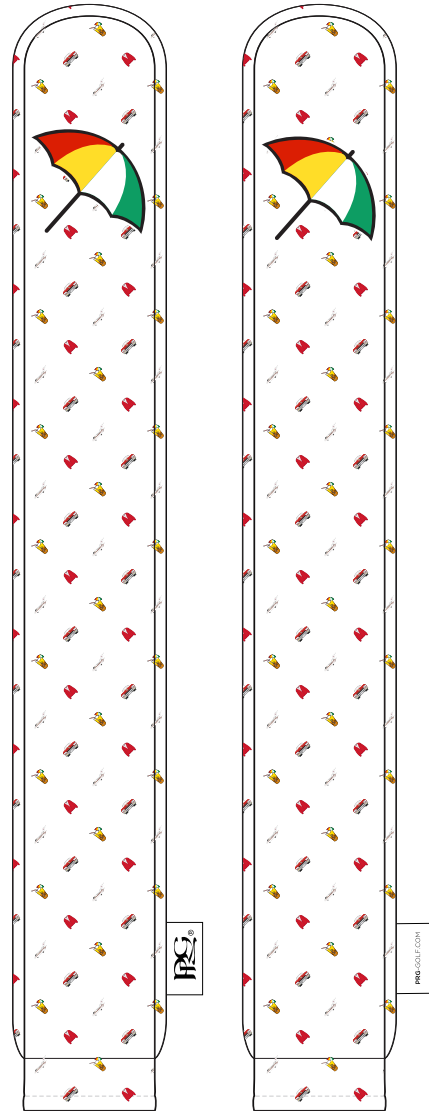

MALLET

ZIP TOTE

ELITE

EMBROIDERY

ELITE VINTAGE COLLECTION (3)

485C THREAD COLOR

YELLOW C THREAD COLOR

485C THREAD COLOR

RESCUE

BACK

ELITE VINTAGE MICRO-PRINT COLLECTION (2)

ELITE

EMBROIDERY

PRINTED

ELITE VINTAGE MICRO-PRINT COLLECTION (2)

VANTO VINTAGE COVER – DISTRESSED LEATHER