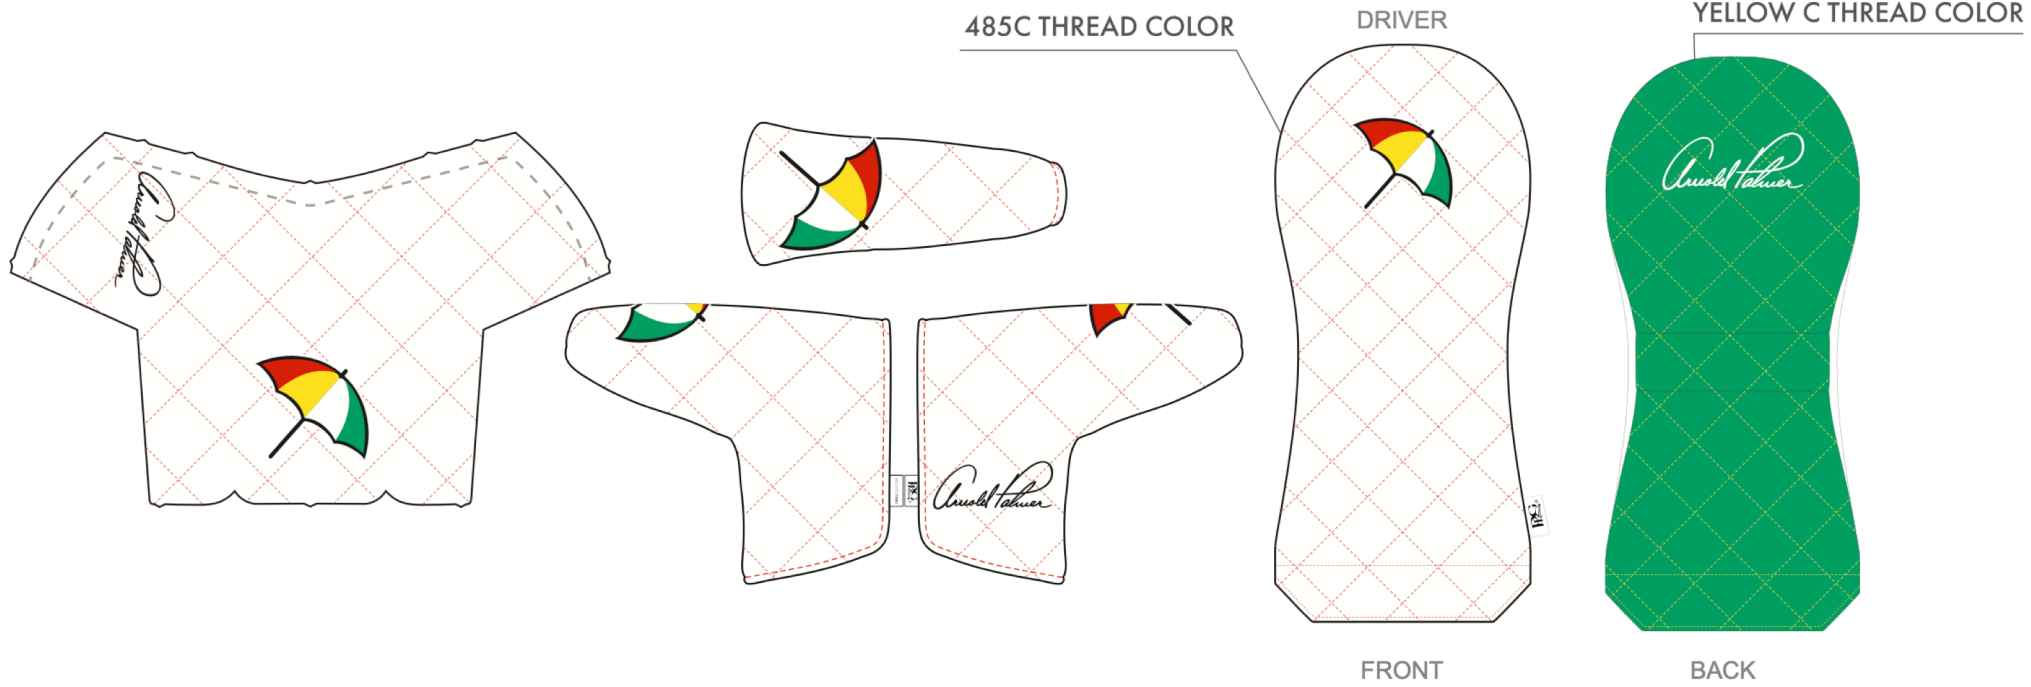

Arnold Palmer 

PG®

Creating the finest accessories for the world's best
courses, resorts, brands and events.

ELITE VINTAGE COLLECTION

485C THREAD COLOR

DRIVER

FRONT

YELLOW C THREAD COLOR

BACK

FRONT

BACK

FRONT

BACK

ELITE

EMBROIDERY

ELITE VINTAGE COLLECTION (2)

MALLET

ZIP TOTE

ELITE

EMBROIDERY

ELITE VINTAGE COLLECTION (3)

485C THREAD COLOR

YELLOW C THREAD COLOR

485C THREAD COLOR