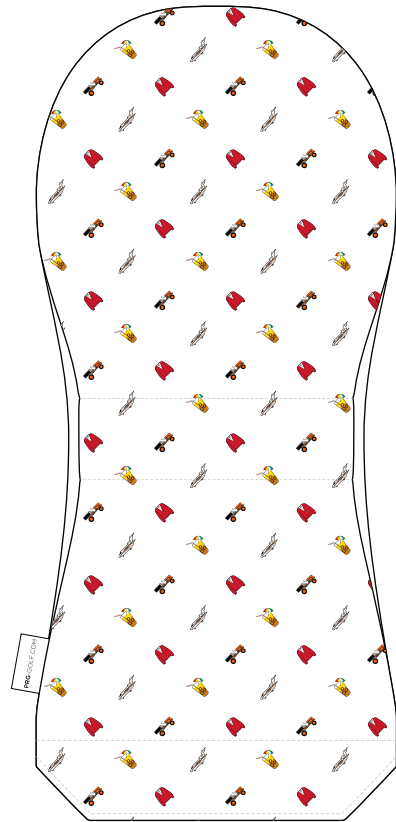

BACK

FRONT

BACK

FRONT

BACK

ELITE

EMBROIDERY

ELITE VINTAGE COLLECTION (2)

MALLET

ZIP TOTE

ELITE

EMBROIDERY

ELITE VINTAGE COLLECTION (3)

485C THREAD COLOR

YELLOW C THREAD COLOR

485C THREAD COLOR

ELITE VINTAGE MICRO-PRINT COLLECTION

FRONT

DRIVER

BACK

FRONT

FAIRWAY

BACK

FRONT