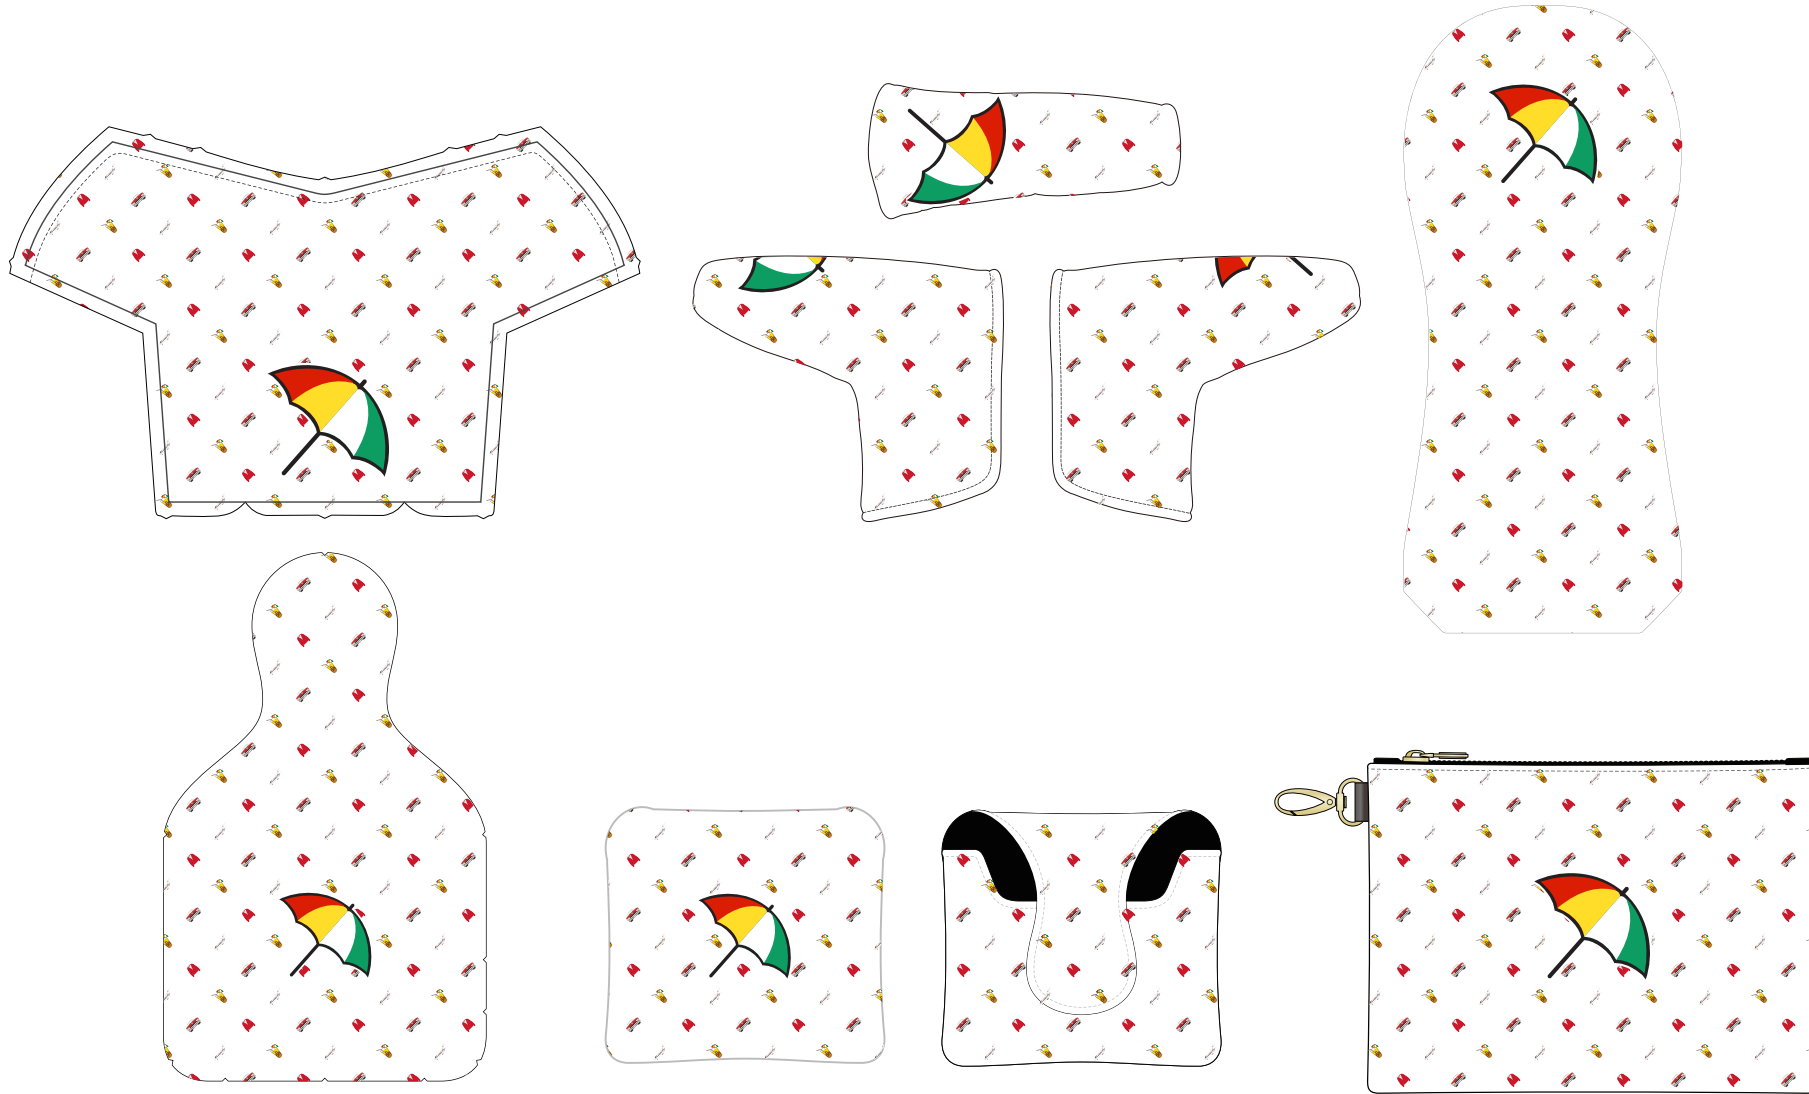

MALLET

ZIP TOTE

ELITE

EMBROIDERY

ELITE VINTAGE COLLECTION (3)

485C THREAD COLOR

YELLOW C THREAD COLOR

485C THREAD COLOR

ELITE VINTAGE MICRO-PRINT COLLECTION

FRONT

DRIVER

BACK

FRONT

FAIRWAY

BACK

FRONT

RESCUE

BACK

ELITE VINTAGE MICRO-PRINT COLLECTION (2)

ELITE

EMBROIDERY

PRINTED

ELITE VINTAGE MICRO-PRINT COLLECTION (2)

VANTO VINTAGE COVER – DISTRESSED LEATHER