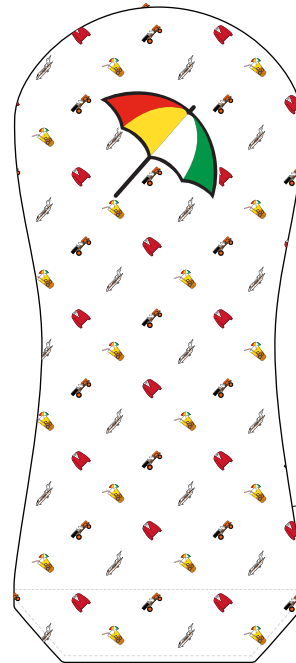

MALLET

ZIP TOTE

ELITE

EMBROIDERY

ELITE VINTAGE COLLECTION (3)

485C THREAD COLOR

YELLOW C THREAD COLOR

485C THREAD COLOR

ELITE VINTAGE MICRO-PRINT COLLECTION

FRONT

DRIVER

BACK

FRONT

FAIRWAY

BACK

FRONT

RESCUE

BACK

ELITE VINTAGE MICRO-PRINT COLLECTION (2)

ELITE

EMBROIDERY

PRINTED

ELITE VINTAGE MICRO-PRINT COLLECTION (2)

VANTO VINTAGE COVER – DISTRESSED LEATHER