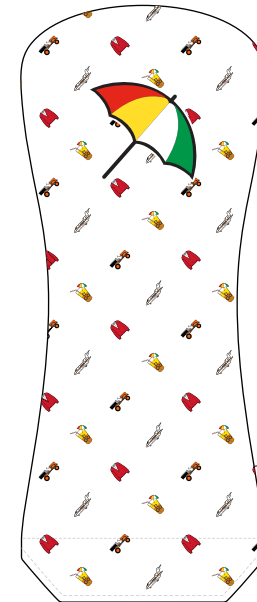

MALLET

ZIP TOTE

ELITE

EMBROIDERY

ELITE VINTAGE COLLECTION (3)

485C THREAD COLOR

YELLOW C THREAD COLOR

485C THREAD COLOR

ELITE VINTAGE MICRO-PRINT COLLECTION

FRONT

DRIVER

BACK

FRONT

FAIRWAY

BACK

FRONT

RESCUE

BACK

ELITE VINTAGE MICRO-PRINT COLLECTION (2)

ELITE

EMBROIDERY

PRINTED

ELITE VINTAGE MICRO-PRINT COLLECTION (2)

VANTO VINTAGE COVER – DISTRESSED LEATHER