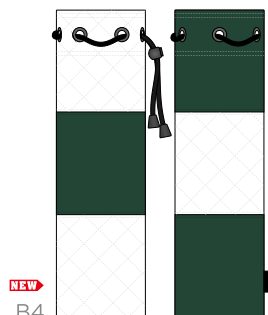

# Cross Wine Tote bag

FRONT

BACK

USA

B1

B2

B3

**NEW**  
B4