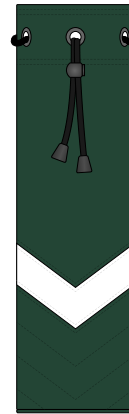

# Fusion Wine Tote bag

FRONT

BACK

USA

C1

C2

C3

C4