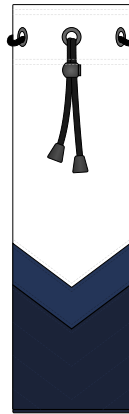

# Fusion Wine Tote bag

FRONT

BACK

USA

C1

C2

C3

C4