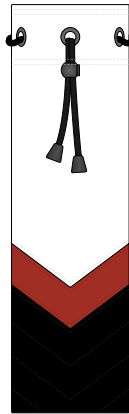

# Fusion Wine Tote bag

FRONT

BACK

USA

C1

C2

C3

C4