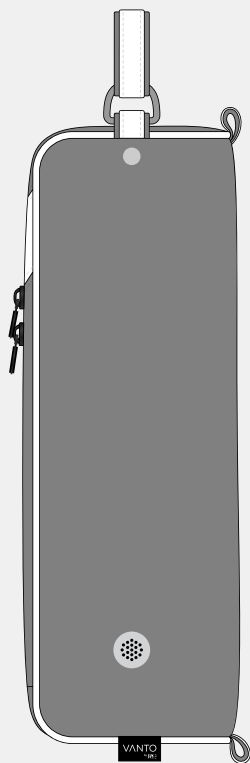

VANTO

College Premium Shoe Bag

SIDE

LEATHER
COLOUR