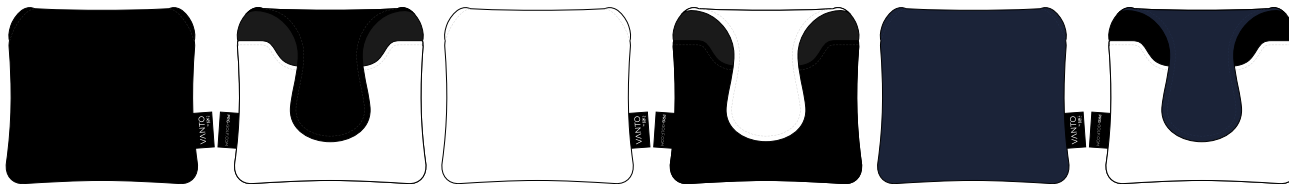

### LEATHER COLOUR

Two Tone Vintage Mallet Cover

FRONT

BACK

FRONT

BACK

B1

B2