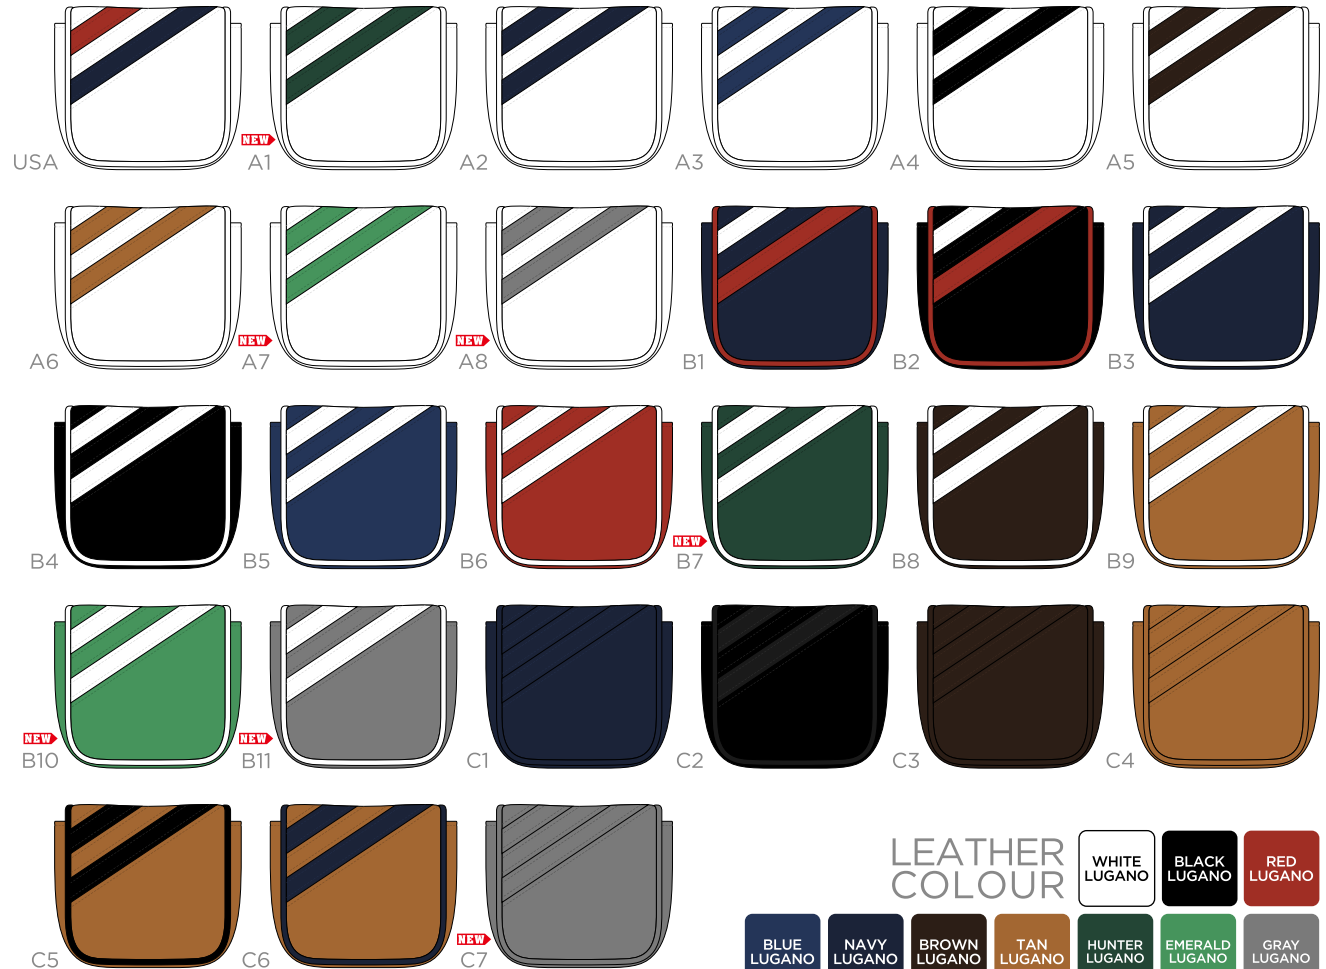

VANTO

Track Spider Mallet Cover