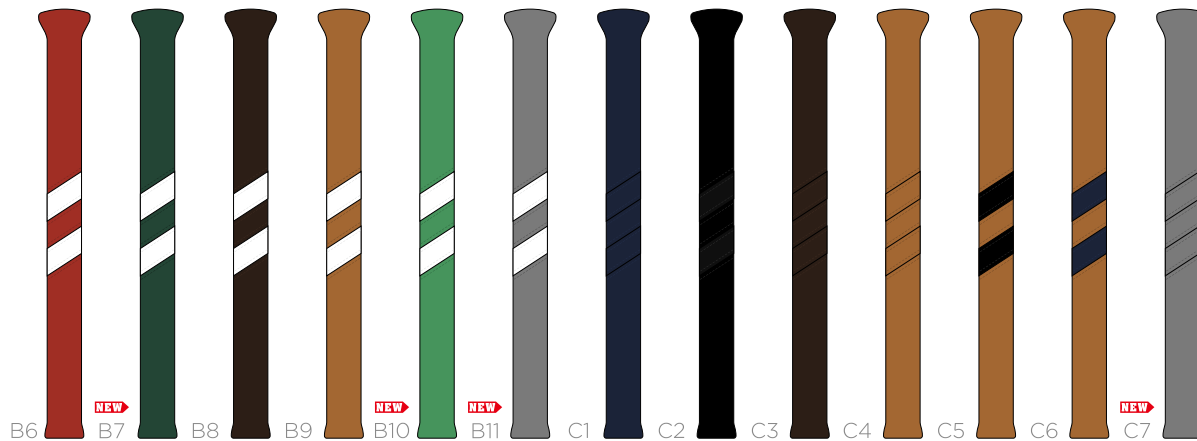

Track Alignment Cover

LEATHER COLOUR