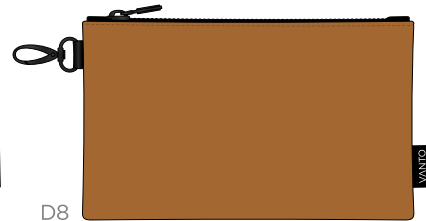

Classic Mini Zip Pouch