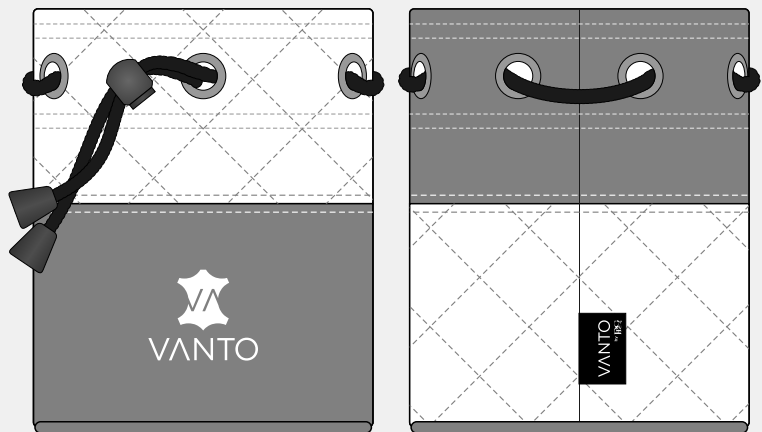

Cross Deluxe Tote Bag

FRONT

BACK

USA			B1			B2			
						NEW			
			B3		B4		B5		
			B6		B7		B8		
NEW						NEW			
			B9		B10				

LEATHER COLOUR

BLACK LUGANO	RED LUGANO	BLUE LUGANO	NAVY LUGANO	WHITE LUGANO
BROWN LUGANO	TAN LUGANO	HUNTER LUGANO	EMERALD LUGANO	GRAY LUGANO