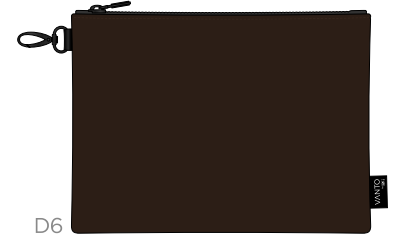

## Classic Vintage Mallet Putter Cover

FRONT

BACK

FRONT

BACK

D1

D2

D3

## Classic Premium Zip Tote Bag

LEATHER  
COLOUR