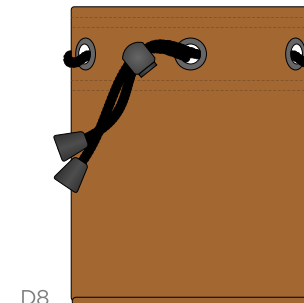

Classic Deluxe Tote Bag

D8

LEATHER COLOUR