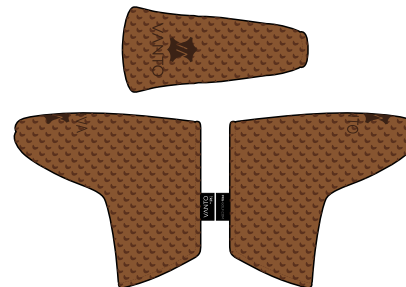

## Classic Alignment Stick Cover

LEATHER  
COLOUR

# Tuscany

LEATHER COLOUR DISTRESSED LUGANO

Vintage Wood Cover

Deluxe Tote Bag

Valuables Bag

Mallet Putter Cover

Vintage Mallet

Blade Putter Cover

Barrel Wood Cover

Single Zip Tote

Premium Zip

Mini Zip Pouch

Alignment Stick Cover