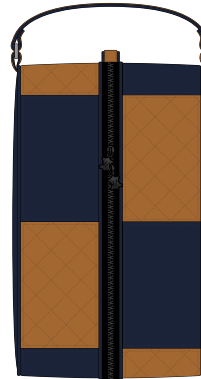

VANTO

Cross Premium Shoe bag

B7

LEATHER COLOUR

WHITE LUGANO

BLACK LUGANO

RED LUGANO

BLUE LUGANO

NAVY LUGANO

BROWN LUGANO

TAN LUGANO

HUNTER LUGANO

EMERALD LUGANO

GRAY LUGANO