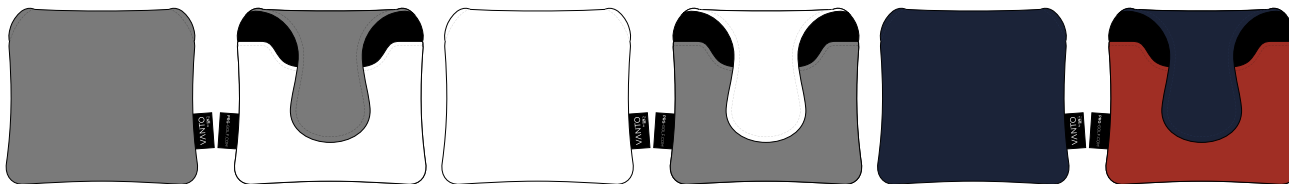

Two Tone Vintage Mallet Cover

B7

B8

B9

LEATHER COLOUR