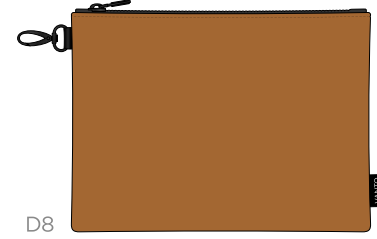

## Classic Vintage Mallet Putter Cover

FRONT

BACK

FRONT

BACK

D1

D2

D3

## Classic Premium Zip Tote Bag

LEATHER  
COLOUR