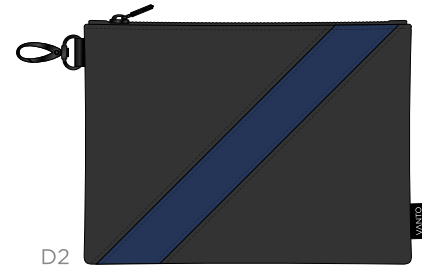

# Canvas + Leather College Premium Zip Tote

CANVAS

BLACK

NAVY

LEATHER

WHITE LUGANO

BLACK LUGANO

RED LUGANO