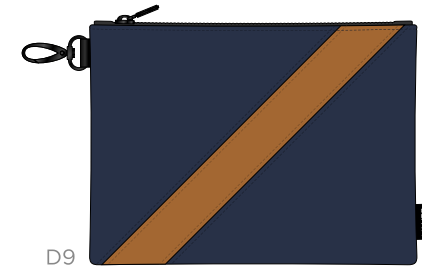

# Canvas + Leather College Premium Zip Tote

CANVAS

BLACK

NAVY

LEATHER

WHITE LUGANO

BLACK LUGANO

RED LUGANO