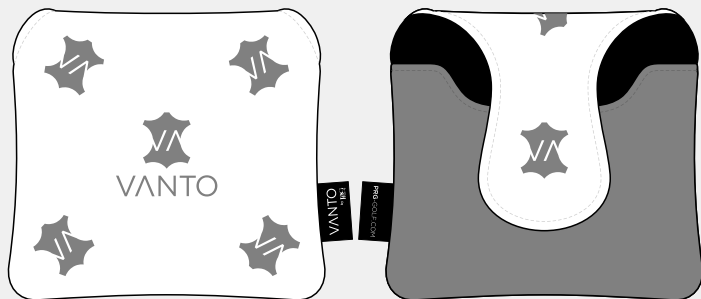

### LEATHER COLOUR

Two Tone Vintage Mallet Cover

FRONT

BACK

FRONT

BACK

B1

B2