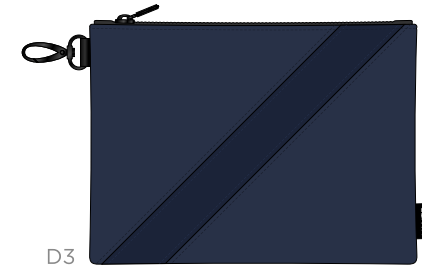

# Canvas + Leather College Premium Zip Tote

CANVAS

BLACK

NAVY

LEATHER

WHITE LUGANO

BLACK LUGANO

RED LUGANO