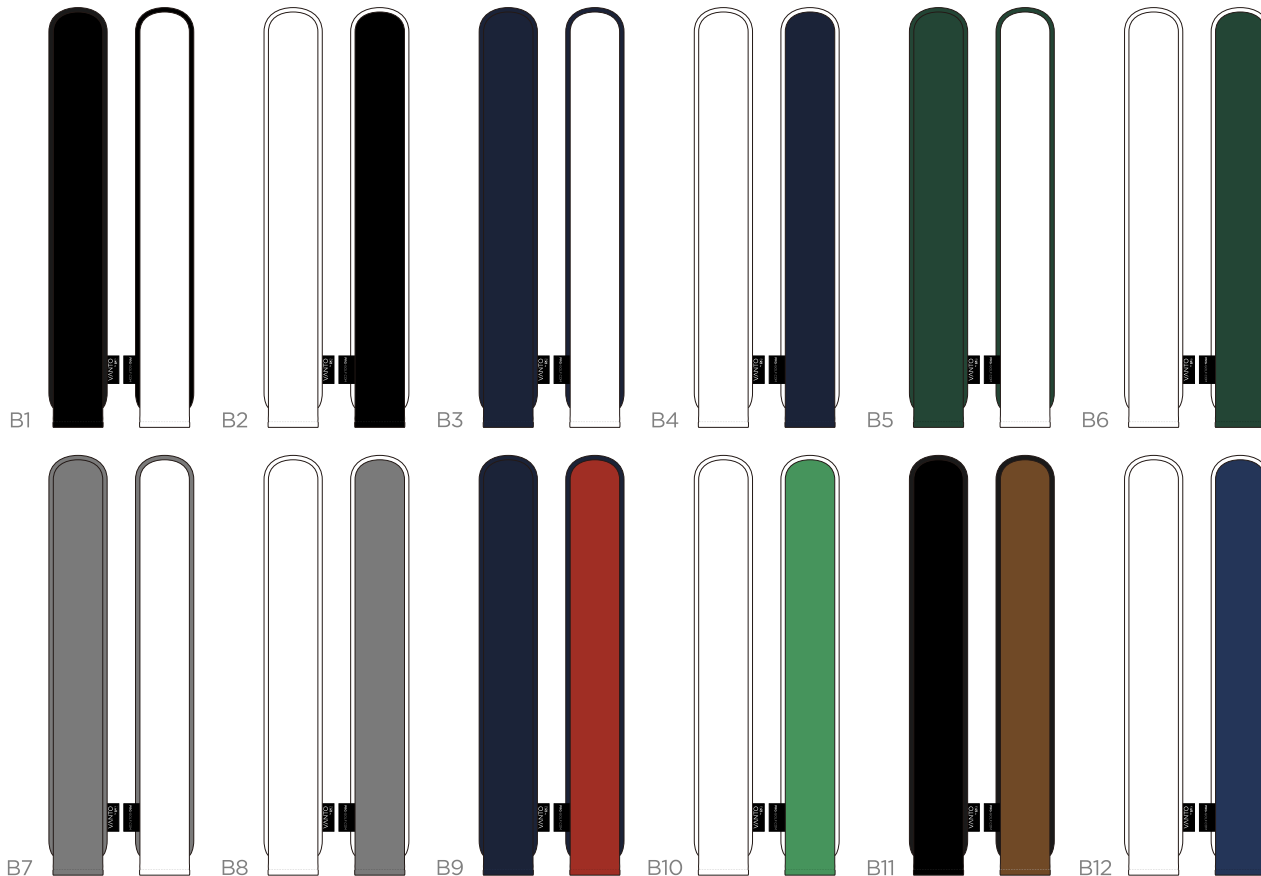

WHITE  
LUGANO

LEATHER  
COLOUR

Two Tone Alignment Stick Cover

FRONT

BACK

FRONT

BACK

B1