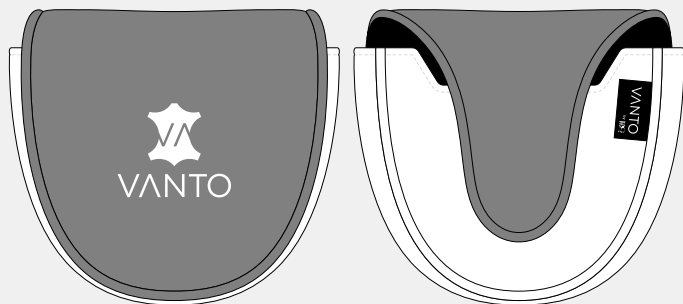

Two Tone Mallet Cover

FRONT

BACK