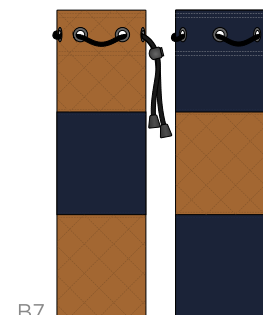

Cross Wine Tote bag

B7

LEATHER COLOUR

BLACK LUGANO	RED LUGANO	BLUE LUGANO
NAVY LUGANO	BROWN LUGANO	TAN LUGANO
HUNTER LUGANO	EMERALD LUGANO	GRAY LUGANO

WHITE LUGANO