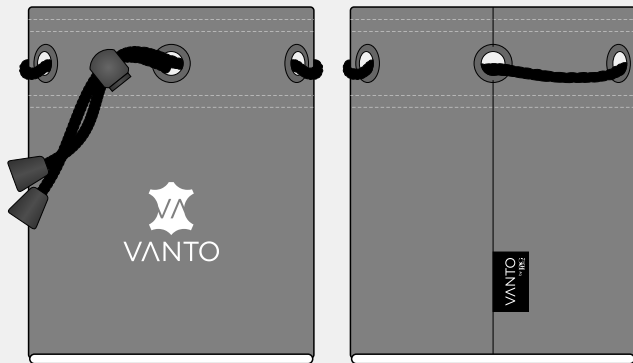

Two Tone Deluxe Tote Bag

FRONT

BACK