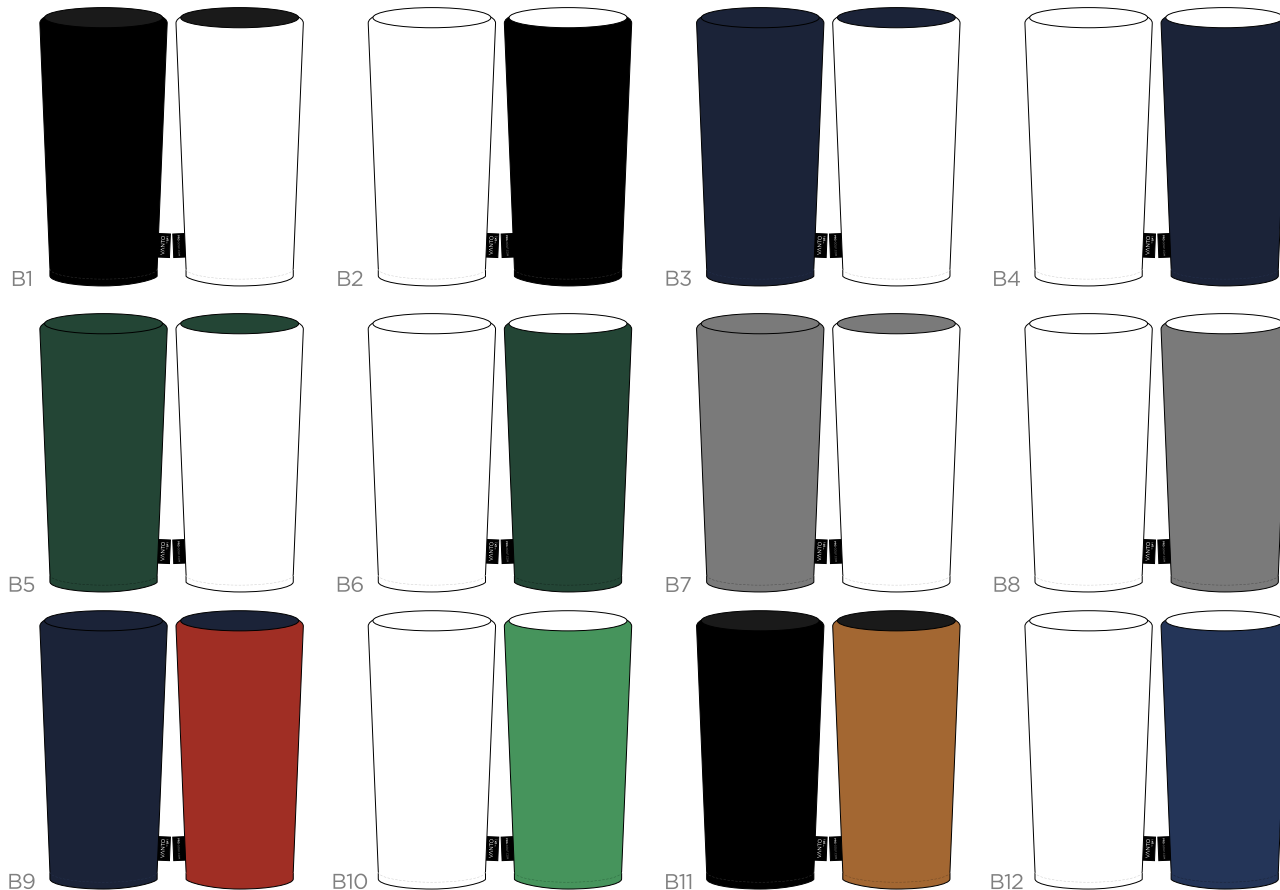

LEATHER COLOUR

- WHITE LUGANO
- BLACK LUGANO
- RED LUGANO
- BLUE LUGANO
- NAVY LUGANO
- BROWN LUGANO
- TAN LUGANO
- HUNTER LUGANO
- EMERALD LUGANO
- GRAY LUGANO