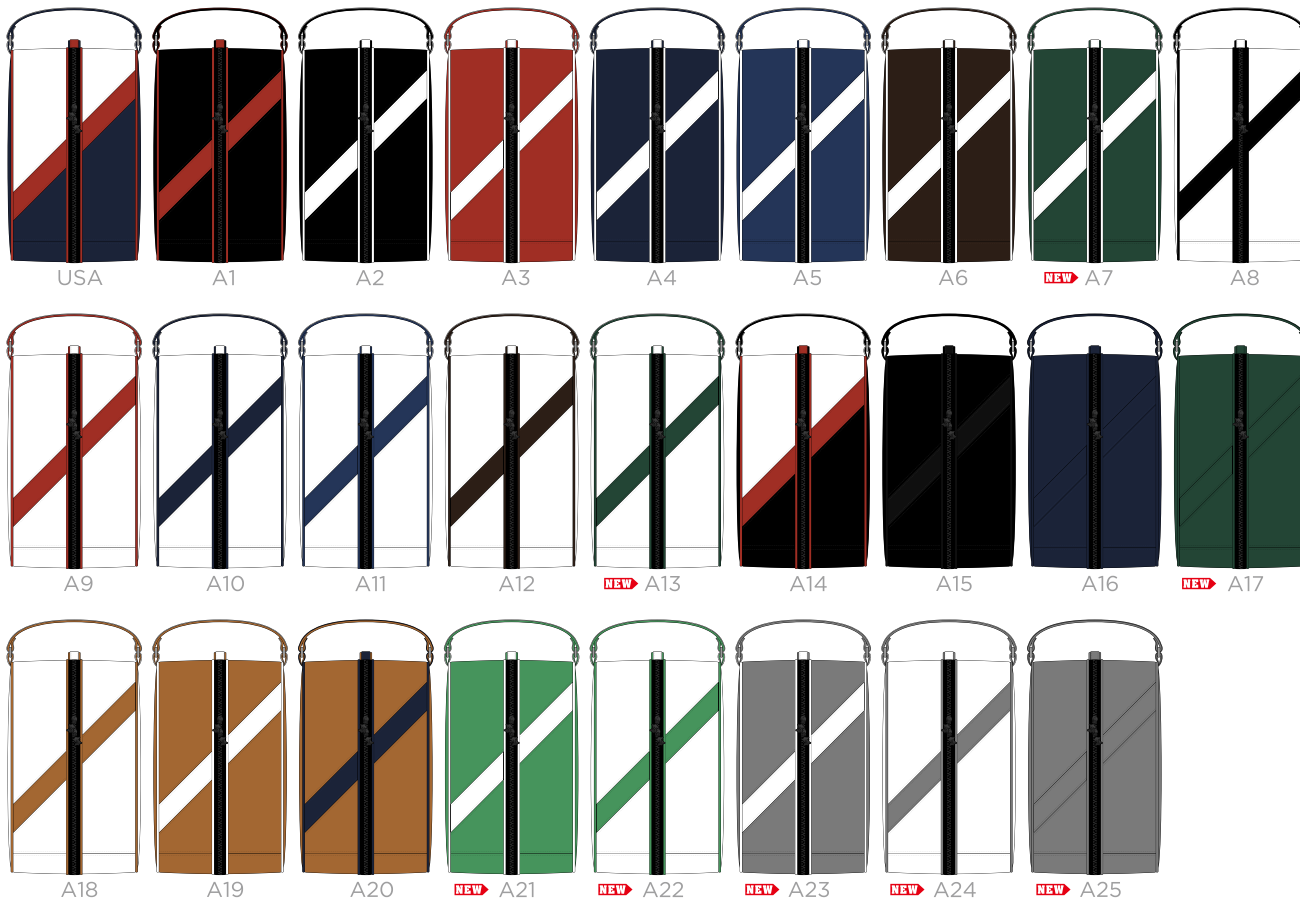

VANTO

College Premium Shoe Bag

LEATHER
COLOUR