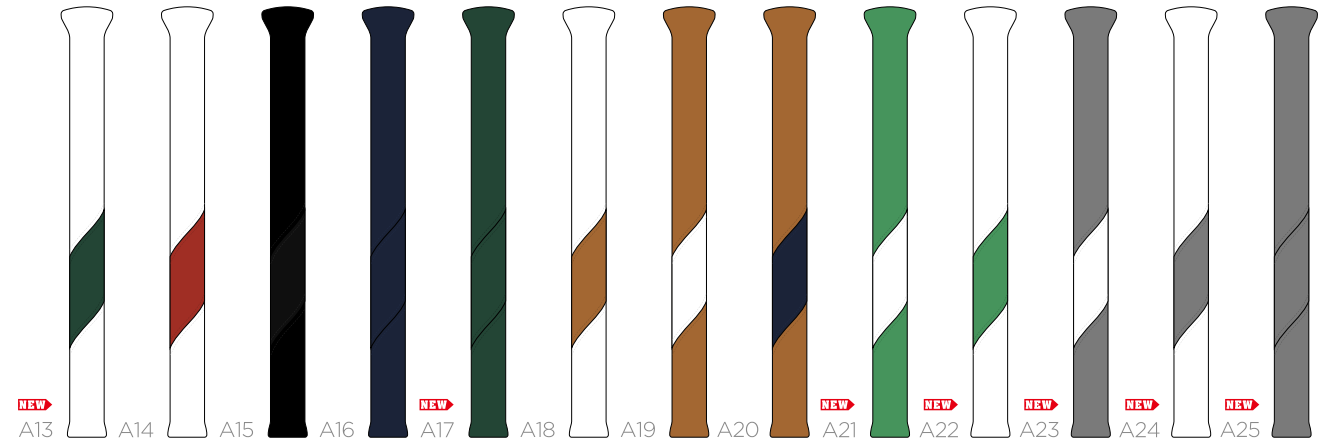

College Alignment Cover

LEATHER COLOUR